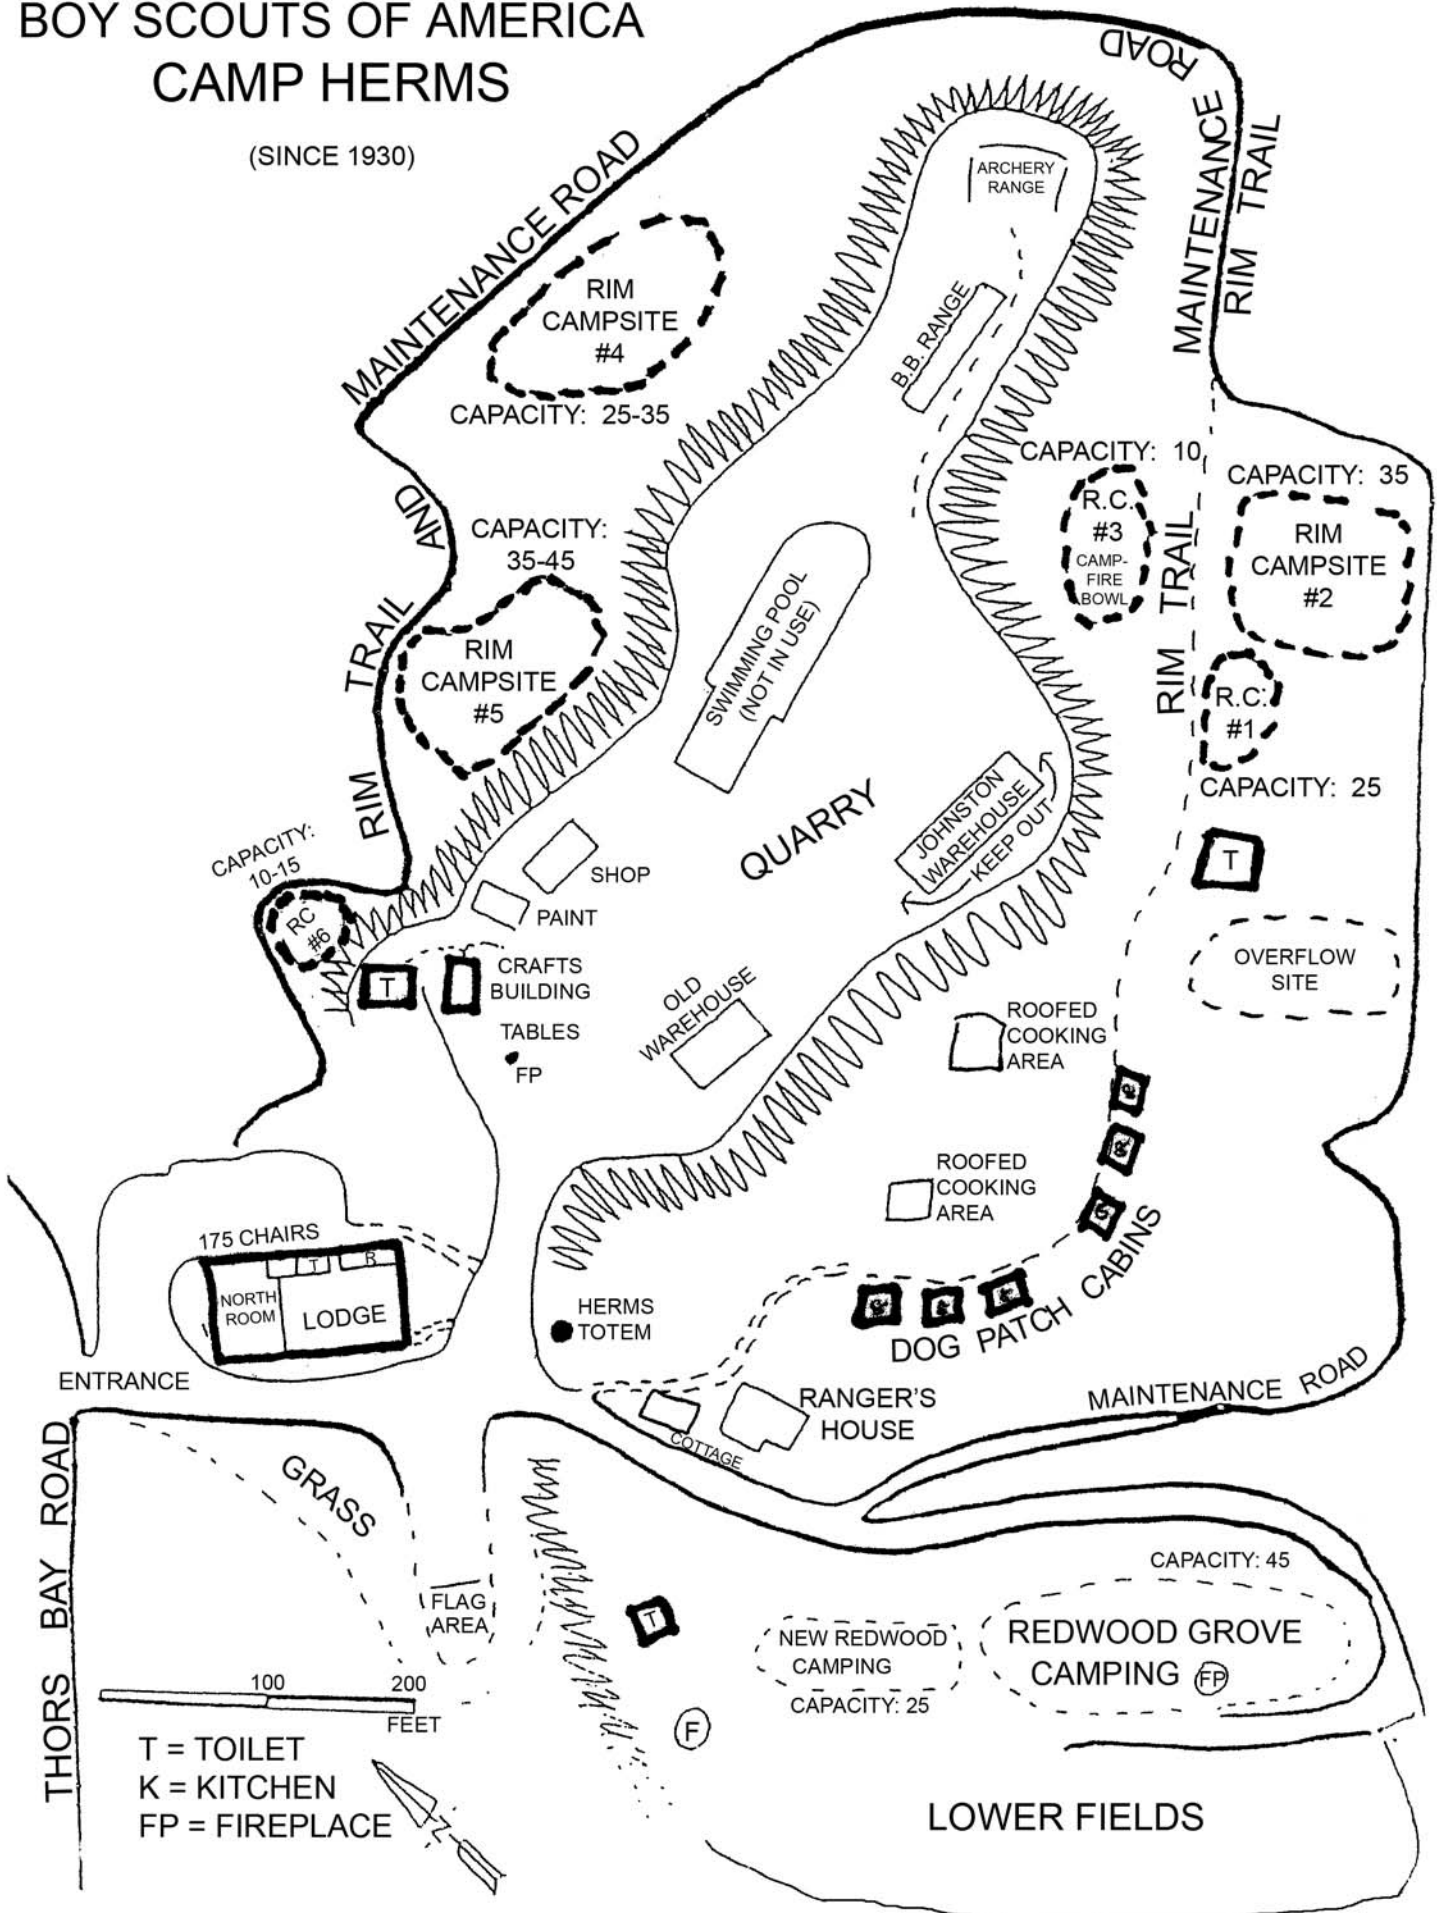

# BOY SCOUTS OF AMERICA CAMP HERMS

(SINCE 1930)

T = TOILET  
K = KITCHEN  
FP = FIREPLACE

100 200  
FEET