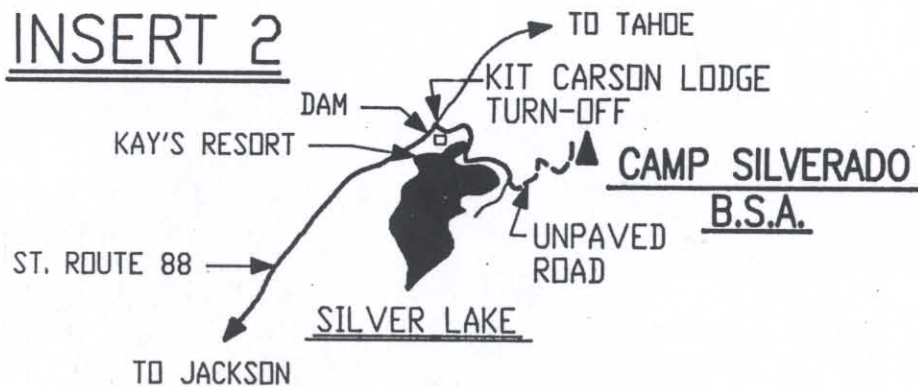

MOUNT DIABLO SILVERADO COUNCIL CAMP SILVERADO AT SILVER LAKE

- TAKE US 50 OUT OF SACRAMENTO
- TURN OFF AT SLY PARK
- TAKE SLY PARK ROAD
- TURN LEFT AT MORMAN EMIGRANT TRAIL
- TURN LEFT ONTO STATE RT. 88
- GO TO SILVER LAKE

INSERT 2

INSERT 1